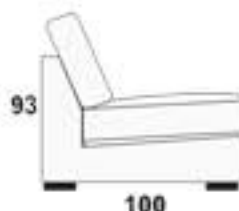

Combi Corner Chaise
270cm

Combi Corner
270cm

Combi Corner
220cm

Combi Chaise
265cm

All combinations are available
in left or Right configurations

240Sofa

210Sofa

190Sofa

125Snuggler

115Chair

200AL

220PL

170AL

190PL

75AL

95PL

85AL

105PL

100AL

120PL

150AL

170PL

95CSAL

155

98 98

C1 -Corner

93

100

100

75

Footstool