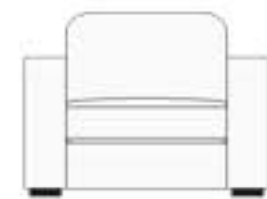

Combi Corner Chaise
270cm

Combi Corner
270cm

Combi Corner
220cm

Combi Chaise
265cm

All combinations are available
in left or Right configurations

240Sofa

210Sofa

190Sofa

125Snuggler

115Chair

200AL

220PL

170AL

190PL

75AL

95PL