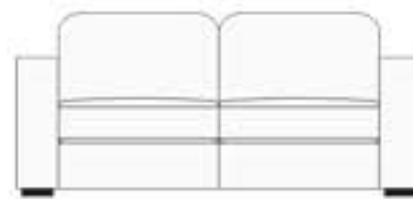

Combi Corner Chaise
270cm

Combi Corner
270cm

Combi Corner
220cm

Combi Chaise
265cm

All combinations are available
in left or Right configurations

240Sofa

210Sofa

190Sofa

125Snuggler

115Chair

200AL

220PL

170AL

190PL

75AL

95PL