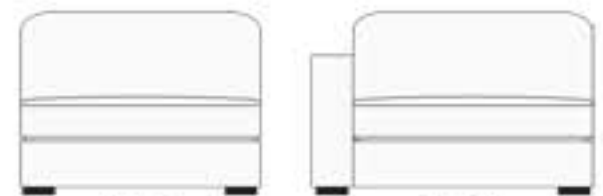

100AL

120PL