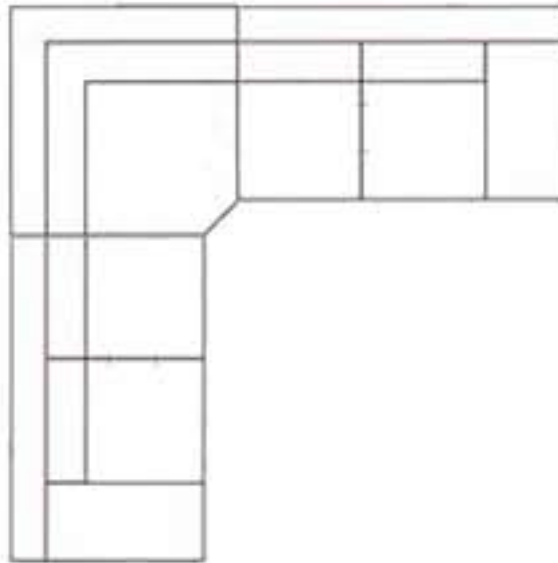

Combi Corner Chaise
270cm

Combi Corner
270cm

Combi Corner
220cm

Combi Chaise
265cm

All combinations are available
in left or Right configurations

240Sofa

210Sofa

190Sofa

125Snuggler

115Chair

200AL

220PL

170AL

190PL

75AL

95PL

98 98

C1 -Corner

93

100

100

75

Footstool