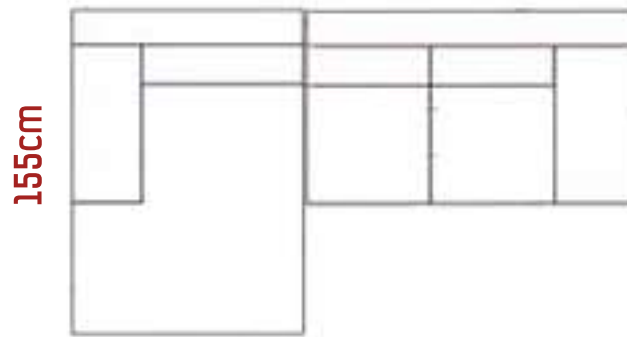

Combi Corner Chaise
270cm

Combi Corner
270cm

Combi Corner
220cm

Combi Chaise
265cm

All combinations are available
in left or Right configurations

240Sofa

210Sofa

190Sofa

125Snuggler

115Chair

200AL

220PL

170AL

190PL

75AL

95PL