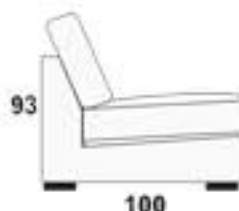

Combi Corner Chaise
270cm

Combi Corner
270cm

Combi Corner
220cm

Combi Chaise
265cm

All combinations are available
in left or Right configurations

240Sofa

210Sofa

190Sofa

125Snuggler

115Chair

200AL

220PL

170AL

190PL

75AL

95PL

85AL

105PL

100AL

120PL

150AL

170PL

95CSAL

93

155

98 98

C1-Corner

93

100

100

75

Footstool