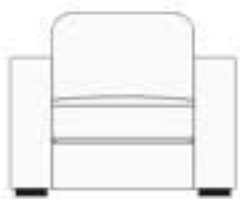

Combi Corner Chaise
270cm

Combi Corner
270cm

Combi Corner
220cm

Combi Chaise
265cm

All combinations are available
in left or Right configurations

240Sofa

210Sofa

190Sofa

125Snuggler

115Chair

200AL

220PL

170AL

190PL

75AL

95PL