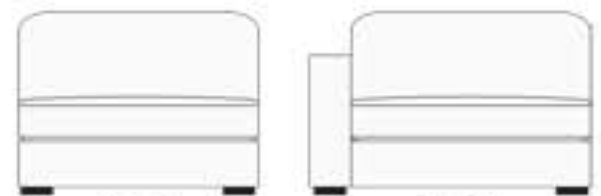

100AL

120PL