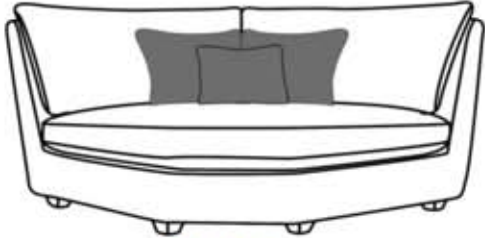

# COMET CORNER McDermott's house furnishers

**McDermott's**  
house furnishers

## Comet Corner

Spencer St,  
Castlebar,  
Co. Mayo,  
094 9022500  
sales@mcdermotts.ie  
www.mcdermotts.ie

**Large Sofa (1 Arm)**  
H:91cm W:198cm D:102cm

**Corner**  
H:91cm W:125cm D:125cm

**Small Sofa (1 Arm)**  
H:91cm W:108cm D:102cm

**Corners available in:** Large Corner Large 323cm x 323cm  
Large Corner Small 323cm x 233cm (Available left or right)  
Small Corner Small 233cm x 233cm

**Footstool available in Small, Large,  
Extra Large & Square size**