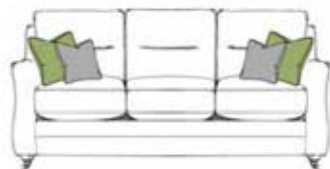

# Farrow

Spencer St,  
Castlebar,  
Co. Mayo,  
094 9022500  
sales@mcdermotts.ie  
www.mcdermotts.ie

1. Choose your sofa, chair or footstool.

3 Over 3 Seater

H:96cm/38ins W:218cm/86ins  
D:104cm/41ins

2 Over 3 Seater

H:96cm/38ins W:218cm/86ins  
D:104cm/41ins

2.5 Seater

H:96cm/38ins W:188cm/74ins  
D:104cm/41ins

2 Seater

H:96cm/38ins W:156cm/62ins  
D:104cm/41ins

Standard Chair

H:96cm/38ins W:99cm/39ins  
D:104cm/41ins

Accent Chair