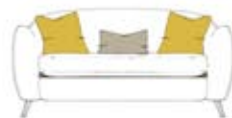

FULHAM

McDermott's
house furnishers

Fulham

Simply pick your favourite design and we will cover it in your choice of plain and patterned fabrics.

1. Choose your sofa, chair or footstool.

Large Sofa

H:80cm/32ins W:201cm/79ins
D:89cm/35ins

Compact Sofa

H:80cm/32ins W:163cm/64ins
D:89cm/35ins

Snuggler

H:80cm/32ins W:119cm/47ins
D:89cm/35ins

Finsbury Arm Chair

H:89cm/35ins W:82cm/32ins
D:84cm/33ins

Finsbury Wing Chair

H:105cm/41ins W:84cm/33ins
D:88cm/35ins

Oval Footstool

H:43cm/17ins W:125cm/49ins
D:58cm/23ins

Large Drum Footstool

H:43cm/17ins W:61cm/24ins
D:61cm/24ins

Small Drum Footstool

H:43cm/17ins W:39cm/15ins
D:39cm/15ins

Large Hex Footstool

H:43cm/17ins W:71cm/28ins
D:61cm/24ins