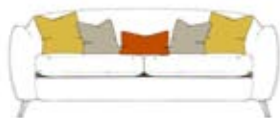

FULHAM

McDermott's
house furnishers

Fulham

Simply pick your favourite design and we will cover it in your choice of plain and patterned fabrics.

1. Choose your sofa, chair or footstool.

Large Sofa

H:80cm/32ins W:201cm/79ins
D:89cm/35ins

Compact Sofa

H:80cm/32ins W:163cm/64ins
D:89cm/35ins

Snuggler

H:80cm/32ins W:119cm/47ins
D:89cm/35ins

Finsbury Arm Chair

H:89cm/35ins W:82cm/32ins
D:84cm/33ins

Finsbury Wing Chair

H:105cm/41ins W:84cm/33ins
D:88cm/35ins