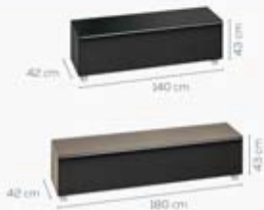

1. Model widths

Spencer Furniture

The MA2A-soundboard is available in two widths and four color combinations.

Width	Acoustic cloth	Design
140 cm	Black	Black glass matt.
140 cm	Black	White glass matt.
140 cm	Black	Raspberry red glass matt.
140 cm	Black	Sand glass matt.

Width	Acoustic cloth	Design
180 cm	Black	Black glass matt.
180 cm	Black	White glass matt.
180 cm	Black	Raspberry red glass matt.
180 cm	Black	Sand glass matt.

McDermott's
house furnishers

Spencer Street,
Castlebar,
Co. Mayo
(094) 9021347