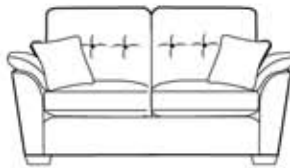

# Tempest

Spencer St,  
Castlebar,  
Co. Mayo,  
094 9022500  
sales@mcdermotts.ie  
www.mcdermotts.ie

Grand sofa  
H 990mm  
W 2250mm  
D 940mm

3 seater sofa/sofabed  
H 990mm  
W 2020mm  
D 940mm  
Depth open 2280mm

2 seater sofa/sofabed  
H 990mm  
W 1820mm  
D 940mm  
Depth open 2280mm

Snuggler  
H 990mm  
W 1370mm  
D 940mm

Chair  
H 960mm  
W 1000mm  
D 940mm

Swivel chair  
H 920mm  
W 790mm  
D 860mm

Accent chair  
H 910mm  
W 790mm  
D 940mm

Ottoman  
H 425mm  
W 990mm  
D 580mm

Storage stool  
H 410mm  
W 640mm  
D 580mm

Footstool  
H 380mm  
W 640mm  
D 580mm

Supplied on glides

Foot options

Sofa/sofabeds, Snuggler,  
Chair and Ottoman

Accent chair