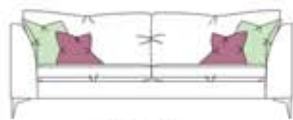

# Tropicana

Spencer St,  
Castlebar,  
Co. Mayo,  
094 9022500  
sales@mcdermotts.ie  
www.mcdermotts.ie

XL Sofa

Width: 230cm/90.5"  
Depth: 94cm/37"  
Height: 70cm/27.5"

Large Sofa

Width: 205cm/80.7"  
Depth: 94cm/37"  
Height: 70cm/27.5"

Small Sofa

Width: 180cm/70.8"  
Depth: 94cm/37"  
Height: 70cm/27.5"

LHF 1 Arm 2 Seater Sofa

(Also available in RHF)  
Width: 170cm/66.9"  
Depth: 94cm/37"  
Height: 70cm/27.5"

LHF 1 Arm 1 Seater Sofa

(Also available in RHF)  
Width: 95cm/37.4"  
Depth: 94cm/37"  
Height: 70cm/27.5"

Corner Box

Width: 126cm/49.6"  
Depth: 126cm/49.6"  
Height: 70cm/27.5"

Chair

Width: 100cm/39.3"  
Depth: 94cm/37"  
Height: 70cm/27.5"

Stool

Width: 94cm/37"  
Depth: 75cm/29.5"  
Height: 42cm/16.5"

Armless Unit

Width: 75cm/29.5"  
Depth: 94cm/37"  
Height: 70cm/27.5"

Snuggler

Width: 135cm/ 53.1"  
Depth: 94cm/37"  
Height: 70cm/27.5"