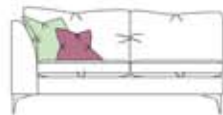

# Tropicana

Spencer St,  
Castlebar,  
Co. Mayo,  
094 9022500  
sales@mcdermotts.ie  
www.mcdermotts.ie

XL Sofa

Width: 230cm/90.5"  
Depth: 94cm/37"  
Height: 70cm/27.5"

Large Sofa

Width: 205cm/80.7"  
Depth: 94cm/37"  
Height: 70cm/27.5"

Small Sofa

Width: 180cm/70.8"  
Depth: 94cm/37"  
Height: 70cm/27.5"

LHF 1 Arm 2 Seater Sofa

(Also available in RHF)  
Width: 170cm/66.9"  
Depth: 94cm/37"  
Height: 70cm/27.5"

LHF 1 Arm 1 Seater Sofa

(Also available in RHF)  
Width: 95cm/37.4"  
Depth: 94cm/37"  
Height: 70cm/27.5"

Corner Box

Width: 126cm/49.6"  
Depth: 126cm/49.6"  
Height: 70cm/27.5"

Chair

Width: 100cm/39.3"  
Depth: 94cm/37"  
Height: 70cm/27.5"

Stool

Width: 94cm/37"  
Depth: 75cm/29.5"  
Height: 42cm/16.5"

Armless Unit