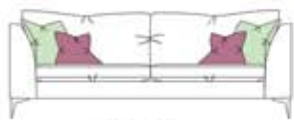

TROPICANA

McDermott's
house furnishers

Tropicana

Spencer St,
Castlebar,
Co. Mayo,
094 9022500
sales@mcdermotts.ie
www.mcdermotts.ie

XL Sofa

Width: 230cm/90.5"
Depth: 94cm/37"
Height: 70cm/27.5"

Large Sofa

Width: 205cm/80.7"
Depth: 94cm/37"
Height: 70cm/27.5"

Small Sofa

Width: 180cm/70.8"
Depth: 94cm/37"
Height: 70cm/27.5"

LHF 1 Arm 2 Seater Sofa

(Also available in RHF)
Width: 170cm/66.9"
Depth: 94cm/37"
Height: 70cm/27.5"

LHF 1 Arm 1 Seater Sofa

(Also available in RHF)
Width: 95cm/37.4"
Depth: 94cm/37"
Height: 70cm/27.5"

Corner Box

Width: 126cm/49.6"
Depth: 126cm/49.6"
Height: 70cm/27.5"

Chair

Width: 100cm/39.3"
Depth: 94cm/37"
Height: 70cm/27.5"

Stool

Width: 94cm/37"
Depth: 75cm/29.5"
Height: 42cm/16.5"

Armless Unit

Width: 75cm/29.5"
Depth: 94cm/37"
Height: 70cm/27.5"