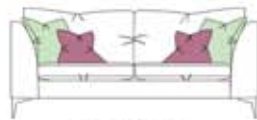

TROPICANA

McDermott's
house furnishers

Tropicana

Spencer St,
Castlebar,
Co. Mayo,
094 9022500
sales@mcdermotts.ie
www.mcdermotts.ie

XL Sofa

Width: 230cm/90.5"
Depth: 94cm/37"
Height: 70cm/27.5"

Large Sofa

Width: 205cm/80.7"
Depth: 94cm/37"
Height: 70cm/27.5"

Small Sofa

Width: 180cm/70.8"
Depth: 94cm/37"
Height: 70cm/27.5"

LHF 1 Arm 2 Seater Sofa

(Also available in RHF)
Width: 170cm/66.9"
Depth: 94cm/37"
Height: 70cm/27.5"

LHF 1 Arm 1 Seater Sofa

(Also available in RHF)
Width: 95cm/37.4"
Depth: 94cm/37"
Height: 70cm/27.5"

Corner Box

Width: 126cm/49.6"
Depth: 126cm/49.6"
Height: 70cm/27.5"

Chair

Width: 100cm/39.3"
Depth: 94cm/37"
Height: 70cm/27.5"

Stool

Width: 94cm/37"
Depth: 75cm/29.5"
Height: 42cm/16.5"

Armless Unit

Width: 75cm/29.5"
Depth: 94cm/37"
Height: 70cm/27.5"