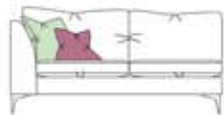

TROPICANA

McDermott's
house furnishers

Tropicana

Spencer St,
Castlebar,
Co. Mayo,
094 9022500
sales@mcdermotts.ie
www.mcdermotts.ie

XL Sofa

Width: 230cm/90.5"
Depth: 94cm/37"
Height: 70cm/27.5"

Large Sofa

Width: 205cm/80.7"
Depth: 94cm/37"
Height: 70cm/27.5"

Small Sofa

Width: 180cm/70.8"
Depth: 94cm/37"
Height: 70cm/27.5"

LHF 1 Arm 2 Seater Sofa

(Also available in RHF)
Width: 170cm/66.9"
Depth: 94cm/37"
Height: 70cm/27.5"

LHF 1 Arm 1 Seater Sofa

(Also available in RHF)
Width: 95cm/37.4"
Depth: 94cm/37"
Height: 70cm/27.5"

Corner Box

Width: 126cm/49.6"
Depth: 126cm/49.6"
Height: 70cm/27.5"

Chair

Width: 100cm/39.3"
Depth: 94cm/37"
Height: 70cm/27.5"

Stool

Width: 94cm/37"
Depth: 75cm/29.5"
Height: 42cm/16.5"

Armless Unit

Width: 75cm/29.5"
Depth: 94cm/37"
Height: 70cm/27.5"