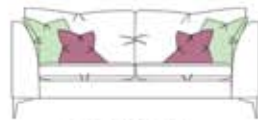

# Tropicana

Spencer St,  
Castlebar,  
Co. Mayo,  
094 9022500  
sales@mcdermotts.ie  
www.mcdermotts.ie

XL Sofa

Width: 230cm/90.5"  
Depth: 94cm/37"  
Height: 70cm/27.5"

Large Sofa

Width: 205cm/80.7"  
Depth: 94cm/37"  
Height: 70cm/27.5"

Small Sofa

Width: 180cm/70.8"  
Depth: 94cm/37"  
Height: 70cm/27.5"

LHF 1 Arm 2 Seater Sofa

(Also available in RHF)  
Width: 170cm/66.9"  
Depth: 94cm/37"  
Height: 70cm/27.5"

LHF 1 Arm 1 Seater Sofa

(Also available in RHF)  
Width: 95cm/37.4"  
Depth: 94cm/37"  
Height: 70cm/27.5"