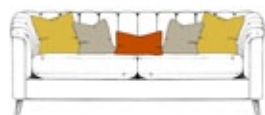

VICTORIA

McDermott's
house furnishers

Victoria

Simply pick your favourite design and we will cover it in your choice of plain and patterned fabrics.

1. Choose your sofa, chair or footstool.

Large Sofa

H:80cm/32ins W:202cm/80ins
D:97cm/38ins

Compact Sofa

H:80cm/32ins W:157cm/62ins
D:97cm/38ins

Snuggler

H:80cm/32ins W:116cm/46ins
D:97cm/38ins

Finsbury Arm Chair

H:89cm/35ins W:82cm/32ins
D:84cm/33ins

Finsbury Wing Chair

H:105cm/41ins W:84cm/33ins
D:88cm/35ins