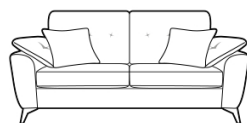

Various leg options available

Grand Sofa

H 930mm
W 2240mm
D 980mm

3 Seater Sofa

H 930mm
W 2010mm
D 980mm

2 Seater Sofa

H 930mm
W 1800mm
D 980mm

Snuggler