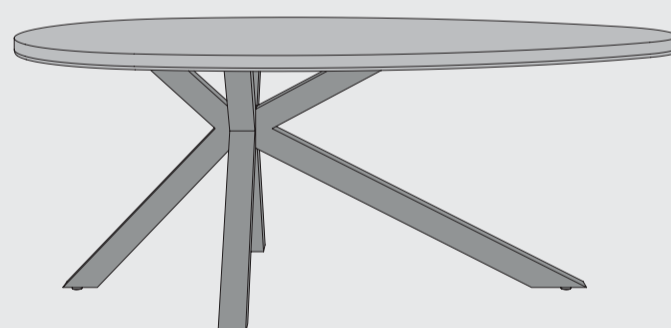

oak
railway brown

smoked
Kikar wood

www.xooon.com

Table collection

“COLOMBO”

Solid oak, railway brown or solid smoked Kikar wood

Table round
w130 x d130 x h77 cm
art: 36202 (Oak railway brown)
art: 36204 (smoked Kikar wood)

Table round
w150 x d150 x h77 cm
art: 38540 (Oak railway brown)
art: 38541 (smoked Kikar wood)

Table oval
w200 x d120 x h77 cm
art: 36200 (Oak railway brown)
art: 36203 (smoked Kikar wood)

Bar table round
w110 x d110 x h92 cm
art: 39865 (Oak railway brown)
art: 39866 (smoked Kikar wood)

Bar table oval
w150 x d110 x h92cm
art: 39867 (Oak railway brown)
art: 39868 (smoked Kikar wood)