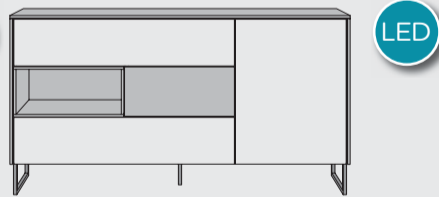

www.xooon.com

“DARWIN”

- Combination of oak veneer + white lacquered fronts
- Standard 2 heights: metal frame (15cm) or floating on wooden caps (3cm)
- Push-to-Open system for doors and drawers
- LED lighting | cable management system in lowboards

Lowboard
w160 x d42 x h60 cm
3 drawers + 1 niche (+LED)
art: 39745

Lowboard
w200 x d42 x h60 cm
1 door + 3 drawers + 1 niche (+LED)
art: 39746

Coffee table
w110 x d80 x h30 cm (1)
w90 x d55 x h38 cm (2)
with moving part
art: 39690

Sideboard
w240 x d45 x h85 cm
3 doors + 3 drawers + 1 niche (+LED)
art: 39742

Sideboard
w200 x d42 x h85 cm
2 doors + 3 drawers + 1 niche (+LED)
art: 39741

Sideboard
w160 x d42 x h85 cm
1 door + 3 drawers + 1 niche (+LED)
art: 39740

Extendible table
L160/220 x b100 x h77 cm
art: 39695

Table
L180 x b100 x h77 cm
art: 39692

Table
L240 x b100 x h77 cm
art: 39694

Cabinet
w100 x d42 x h205 cm
4 doors + 2 drawers + 1 niche (+LED)
art: 39748