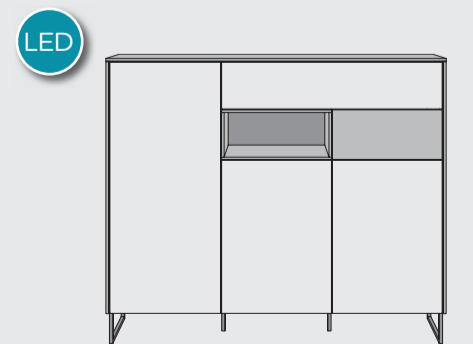

www.xooon.com

“DARWIN”

- Combination of oak veneer + white lacquered fronts
- Standard 2 heights: metal frame (15cm) or floating on wooden caps (3cm)
- Push-to-Open system for doors and drawers
- LED lighting | cable management system in lowboards

Sideboard
w240 x d45 x h85 cm
3 doors + 3 drawers + 1 niche (+LED)
art: 39742

Sideboard
w200 x d42 x h85 cm
2 doors + 3 drawers + 1 niche (+LED)
art: 39741

Sideboard
w160 x d42 x h85 cm
1 door + 3 drawers + 1 niche (+LED)
art: 39740

Extendible table
L160/220 x b100 x h77 cm
art: 39695

Table
L180 x b100 x h77 cm
art: 39692

Table
L240 x b100 x h77 cm
art: 39694

Cabinet
w100 x d42 x h205 cm
4 doors + 2 drawers + 1 niche (+LED)
art: 39748

Bookcase
w70 x d35 x h193 cm
14 niches
art: 39750

Extendible table
L190/250 x b100 x h77 cm
art: 39696

Highboard
w100 x d42 x h135 cm
2 doors + 2 drawers + 1 niche (+LED)
art: 39743

Dressette
w160 x d42 x h135 cm
3 doors + 2 drawers + 1 niche (+LED)
art: 39744