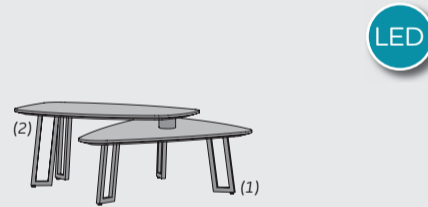

www.xooon.com

“DARWIN”

- Combination of oak veneer + white lacquered fronts
- Standard 2 heights: metal frame (15cm) or floating on wooden caps (3cm)
- Push-to-Open system for doors and drawers
- LED lighting | cable management system in lowboards

Lowboard
w160 x d42 x h60 cm
3 drawers + 1 niche (+LED)
art: 39745

Lowboard
w200 x d42 x h60 cm
1 door + 3 drawers + 1 niche (+LED)
art: 39746

Coffee table
w110 x d80 x h30 cm (1)
w90 x d55 x h38 cm (2)
with moving part
art: 39690