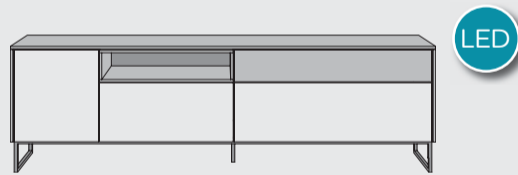

www.xooon.com

“DARWIN”

- Combination of oak veneer + white lacquered fronts
- Standard 2 heights: metal frame (15cm) or floating on wooden caps (3cm)
- Push-to-Open system for doors and drawers
- LED lighting | cable management system in lowboards

Lowboard
w160 x d42 x h60 cm
3 drawers + 1 niche (+LED)
art: 39745

Lowboard
w200 x d42 x h60 cm
1 door + 3 drawers + 1 niche (+LED)
art: 39746

Coffee table
w110 x d80 x h30 cm (1)
w90 x d55 x h38 cm (2)
with moving part
art: 39690

Sideboard
w240 x d45 x h85 cm
3 doors + 3 drawers + 1 niche (+LED)
art: 39742

Sideboard
w200 x d42 x h85 cm
2 doors + 3 drawers + 1 niche (+LED)
art: 39741

Sideboard
w160 x d42 x h85 cm
1 door + 3 drawers + 1 niche (+LED)
art: 39740

Extendible table
L160/220 x b100 x h77 cm
art: 39695

Table
L180 x b100 x h77 cm
art: 39692

Table
L240 x b100 x h77 cm
art: 39694

Cabinet
w100 x d42 x h205 cm
4 doors + 2 drawers + 1 niche (+LED)
art: 39748