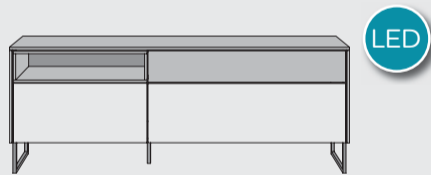

www.xooon.com

“DARWIN”

- Combination of oak veneer + white lacquered fronts
- Standard 2 heights: metal frame (15cm) or floating on wooden caps (3cm)
- Push-to-Open system for doors and drawers
- LED lighting | cable management system in lowboards

Lowboard
w160 x d42 x h60 cm
3 drawers + 1 niche (+LED)
art: 39745

Lowboard
w200 x d42 x h60 cm
1 door + 3 drawers + 1 niche (+LED)
art: 39746

Coffee table
w110 x d80 x h30 cm (1)
w90 x d55 x h38 cm (2)
with moving part
art: 39690

Sideboard
w240 x d45 x h85 cm
3 doors + 3 drawers + 1 niche (+LED)
art: 39742

Sideboard
w200 x d42 x h85 cm
2 doors + 3 drawers + 1 niche (+LED)
art: 39741

Sideboard
w160 x d42 x h85 cm
1 door + 3 drawers + 1 niche (+LED)
art: 39740

Extendible table
L160/220 x b100 x h77 cm
art: 39695

Table
L180 x b100 x h77 cm
art: 39692

Table
L240 x b100 x h77 cm
art: 39694

Cabinet
w100 x d42 x h205 cm
4 doors + 2 drawers + 1 niche (+LED)
art: 39748