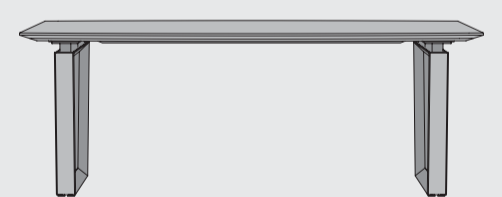

www.xooon.com

“DARWIN”

- Combination of oak veneer + white lacquered fronts
- Standard 2 heights: metal frame (15cm) or floating on wooden caps (3cm)
- Push-to-Open system for doors and drawers
- LED lighting | cable management system in lowboards

Sideboard
w240 x d45 x h85 cm
3 doors + 3 drawers + 1 niche (+LED)
art: 39742

Sideboard
w200 x d42 x h85 cm
2 doors + 3 drawers + 1 niche (+LED)
art: 39741

Sideboard
w160 x d42 x h85 cm
1 door + 3 drawers + 1 niche (+LED)
art: 39740

Extendible table
L160/220 x b100 x h77 cm
art: 39695

Table
L180 x b100 x h77 cm
art: 39692

Table
L240 x b100 x h77 cm
art: 39694

Cabinet
w100 x d42 x h205 cm
4 doors + 2 drawers + 1 niche (+LED)
art: 39748