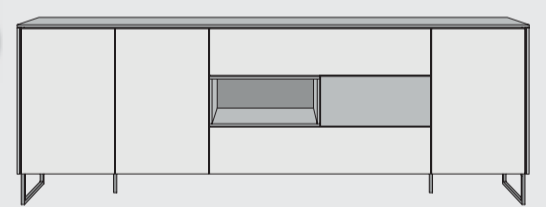

www.xooon.com

“DARWIN”

- Combination of oak veneer + white lacquered fronts
- Standard 2 heights: metal frame (15cm) or floating on wooden caps (3cm)
- Push-to-Open system for doors and drawers
- LED lighting | cable management system in lowboards

Lowboard
w160 x d42 x h60 cm
3 drawers + 1 niche (+LED)
art: 39745

Lowboard
w200 x d42 x h60 cm
1 door + 3 drawers + 1 niche (+LED)
art: 39746

Coffee table
w110 x d80 x h30 cm (1)
w90 x d55 x h38 cm (2)
with moving part
art: 39690

Sideboard
w240 x d45 x h85 cm
3 doors + 3 drawers + 1 niche (+LED)
art: 39742

Sideboard
w200 x d42 x h85 cm
2 doors + 3 drawers + 1 niche (+LED)
art: 39741

Sideboard
w160 x d42 x h85 cm
1 door + 3 drawers + 1 niche (+LED)
art: 39740

Extendible table
L160/220 x b100 x h77 cm
art: 39695

Table
L180 x b100 x h77 cm
art: 39692

Table
L240 x b100 x h77 cm
art: 39694

Cabinet
w100 x d42 x h205 cm
4 doors + 2 drawers + 1 niche (+LED)
art: 39748