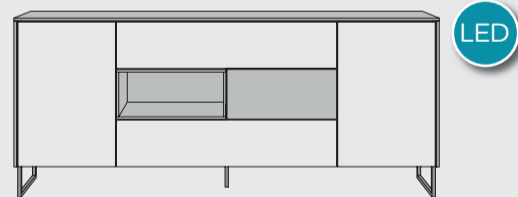

www.xooon.com

“DARWIN”

- Combination of oak veneer + white lacquered fronts
- Standard 2 heights: metal frame (15cm) or floating on wooden caps (3cm)
- Push-to-Open system for doors and drawers
- LED lighting | cable management system in lowboards

Lowboard
w160 x d42 x h60 cm
3 drawers + 1 niche (+LED)
art: 39745

Lowboard
w200 x d42 x h60 cm
1 door + 3 drawers + 1 niche (+LED)
art: 39746

Coffee table
w110 x d80 x h30 cm (1)
w90 x d55 x h38 cm (2)
with moving part
art: 39690

Sideboard
w240 x d45 x h85 cm
3 doors + 3 drawers + 1 niche (+LED)
art: 39742

Sideboard
w200 x d42 x h85 cm
2 doors + 3 drawers + 1 niche (+LED)
art: 39741

Sideboard
w160 x d42 x h85 cm
1 door + 3 drawers + 1 niche (+LED)
art: 39740

Extendible table
L160/220 x b100 x h77 cm
art: 39695

Table
L180 x b100 x h77 cm
art: 39692

Table
L240 x b100 x h77 cm
art: 39694

Cabinet
w100 x d42 x h205 cm
4 doors + 2 drawers + 1 niche (+LED)
art: 39748