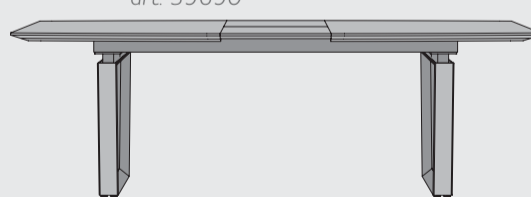

www.xooon.com

“DARWIN”

- Combination of oak veneer + white lacquered fronts
- Standard 2 heights: metal frame (15cm) or floating on wooden caps (3cm)
- Push-to-Open system for doors and drawers
- LED lighting | cable management system in lowboards

Lowboard
w160 x d42 x h60 cm
3 drawers + 1 niche (+LED)
art: 39745

Lowboard
w200 x d42 x h60 cm
1 door + 3 drawers + 1 niche (+LED)
art: 39746

Coffee table
w110 x d80 x h30 cm (1)
w90 x d55 x h38 cm (2)
with moving part
art: 39690

Sideboard
w240 x d45 x h85 cm
3 doors + 3 drawers + 1 niche (+LED)
art: 39742

Sideboard
w200 x d42 x h85 cm
2 doors + 3 drawers + 1 niche (+LED)
art: 39741

Sideboard
w160 x d42 x h85 cm
1 door + 3 drawers + 1 niche (+LED)
art: 39740

Extendible table
L160/220 x b100 x h77 cm
art: 39695

Table
L180 x b100 x h77 cm
art: 39692

Table
L240 x b100 x h77 cm
art: 39694

Cabinet
w100 x d42 x h205 cm
4 doors + 2 drawers + 1 niche (+LED)
art: 39748