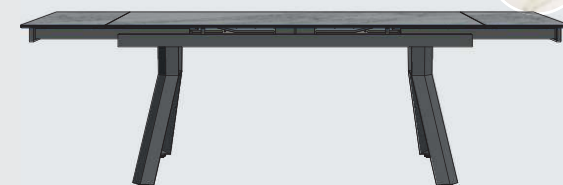

# “GLASGOW”

- Oak carbon, fronts white MDF lacquered and metal frame
- Soft-close system for doors and drawers
- LED-lighting
- Tabletop Ceramic on glass, marble look

**Lowboard**  
w150 x d45 x h60 cm  
2 doors + 1 drawer + 1 niche (+LED)  
art: 39877

**Sideboard**  
w190 x d45 x h80 cm  
2 doors + 2 drawers + 1 niche (+LED)  
art: 39875

**Sideboard**  
w230 x d45 x h85 cm  
2 doors + 2 drawers + 1 niche (+LED)  
art: 39876

**Sideboard high**  
w113,5 x d37 x h110,5 cm  
2 drawers + 1 niche  
art: 39881

**Set of 2 Coffee tables**  
w71 x d52 x h35 cm  
w71 x d52 x h30 cm  
art: 39888

**Bookcase (KNOCK-DOWN)**  
w80 x d35 x h195 cm  
5 niches  
art: 39883

**Bookcase (KNOCK-DOWN)**  
w50 x d35 x h195 cm  
5 niches  
art: 39882

**Cabinet**  
w100 x d45 x h195 cm  
2 doors + 2 drawers + 3 niches  
(+LED)  
art: 39880

**Highboard**  
w115 x d45 x h140 cm  
3 doors + 2 drawers + 2 niches  
(+LED)  
art: 39879

Also available in:

**Extendable dining table**  
w180/260 x d90 x h77 cm  
art: 39886