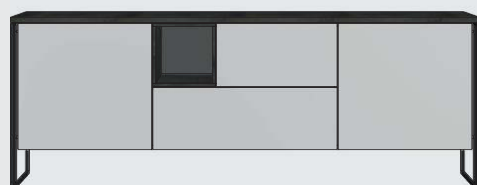

# “GLASGOW”

- Oak carbon, fronts white MDF lacquered and metal frame
- Soft-close system for doors and drawers
- LED-lighting
- Tabletop Ceramic on glass, marble look

**Lowboard**  
w150 x d45 x h60 cm  
2 doors + 1 drawer + 1 niche (+LED)  
art: 39877

**Lowboard**  
w180 x d45 x h60 cm  
2 doors + 1 drawer + 1 niche (+LED)  
art: 39878

**Coffee table**  
w110 x d85 x h40 cm  
3 tops  
art: 39889

Available in:

**Box**  
w33 x d33 x h34 cm  
art: 39885

**Occasional table**  
w38 x d40 x h60 cm  
art: 39887

**Sideboard**  
w190 x d45 x h80 cm  
2 doors + 2 drawers + 1 niche (+LED)  
art: 39875

**Sideboard**  
w230 x d45 x h85 cm  
2 doors + 2 drawers + 1 niche (+LED)  
art: 39876

**Sideboard high**  
w113,5 x d37 x h110,5 cm  
2 drawers + 1 niche  
art: 39881

**Set of 2 Coffee tables**  
w71 x d52 x h35 cm  
w71 x d52 x h30 cm  
art: 39888

**Bookcase (KNOCK-DOWN)**  
w80 x d35 x h195 cm  
5 niches  
art: 39883

**Bookcase (KNOCK-DOWN)**  
w50 x d35 x h195 cm  
5 niches  
art: 39882