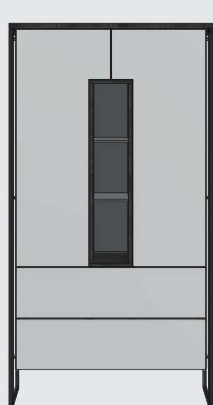

**Lowboard**  
w180 x d45 x h60 cm  
2 doors + 1 drawer + 1 niche (+LED)  
art: 39878

**Coffee table**  
w110 x d85 x h40 cm  
3 tops  
art: 39889

Available in:

**Box**  
w33 x d33 x h34 cm  
art: 39885

**Occasional table**  
w38 x d40 x h60 cm  
art: 39887

**Sideboard**  
w190 x d45 x h80 cm  
2 doors + 2 drawers + 1 niche (+LED)  
art: 39875

**Sideboard**  
w230 x d45 x h85 cm  
2 doors + 2 drawers + 1 niche (+LED)  
art: 39876

**Sideboard high**  
w113,5 x d37 x h110,5 cm  
2 drawers + 1 niche  
art: 39881

**Set of 2 Coffee tables**  
w71 x d52 x h35 cm  
w71 x d52 x h30 cm  
art: 39888

**Bookcase (KNOCK-DOWN)**  
w80 x d35 x h195 cm  
5 niches  
art: 39883

**Bookcase (KNOCK-DOWN)**  
w50 x d35 x h195 cm  
5 niches  
art: 39882

**Cabinet**  
w100 x d45 x h195 cm  
2 doors + 2 drawers + 3 niches  
(+LED)  
art: 39880

**Highboard**  
w115 x d45 x h140 cm  
3 doors + 2 drawers + 2 niches  
(+LED)  
art: 39879

Also available in:

**Extendable dining table**  
w180/260 x d90 x h77 cm  
art: 39886