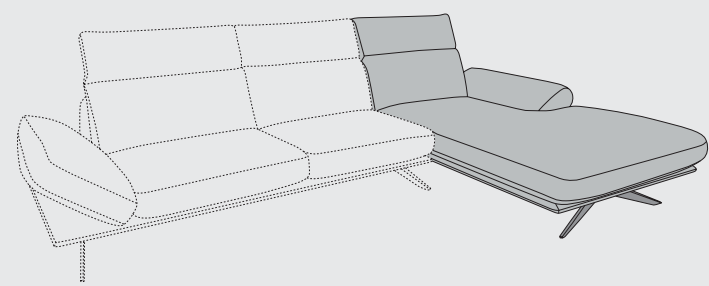

Standard: h 18 cm  
metal anthracite

Additional: h 18 cm  
black metal (extra)

www.xooon.com

“MANSBO”

- Standard with adjustable headrests and armrests
- High-quality seating comfort with cold foam “Supreme Foam”
- Choice of 2 legs: metal anthracite (standard) or design leg in black metal (additional)

**2,5-Seater**  
w224 x d96/110 x h79/96 cm  
art: 33151

**3-Seater**  
w244 x d96/110 x h79/96 cm  
art: 33150

**Chaise sofa left / right**  
w125 x d199 x h79/96 cm  
art: 33153 (l) / 33152 (r)

**2,5-Seater arm left / right**  
w184 x d96/110 x h79/96 cm  
art: 33157 (l) / 33156 (r)

**3-Seater arm left / right**  
w204 x d96/110 x h79/96 cm  
art: 33155 (l) / 33154 (r)