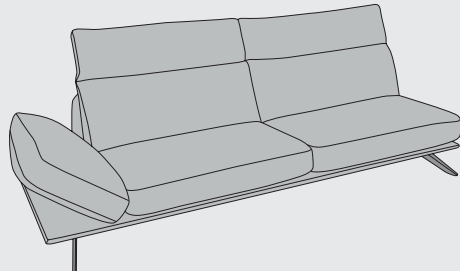

Standard: h 18 cm  
metal anthracite

Additional: h 18 cm  
black metal (extra)

www.xooon.com

“MANSBO”

- Standard with adjustable headrests and armrests
- High-quality seating comfort with cold foam “Supreme Foam”
- Choice of 2 legs: metal anthracite (standard) or design leg in black metal (additional)

**2,5-Seater**  
w224 x d96/110 x h79/96 cm  
art: 33151

**3-Seater**  
w244 x d96/110 x h79/96 cm  
art: 33150

**Chaise sofa left / right**  
w125 x d199 x h79/96 cm  
art: 33153 (l) / 33152 (r)

**2,5-Seater arm left / right**  
w184 x d96/110 x h79/96 cm  
art: 33157 (l) / 33156 (r)

**3-Seater arm left / right**  
w204 x d96/110 x h79/96 cm  
art: 33155 (l) / 33154 (r)