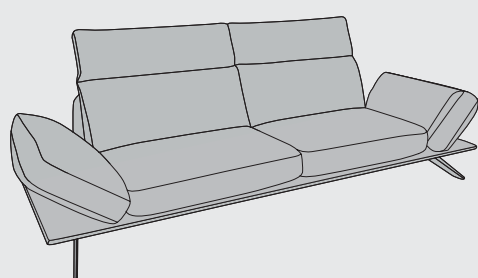

Standard: h 18 cm  
metal anthracite

Additional: h 18 cm  
black metal (extra)

www.xooon.com

“MANSBO”

- Standard with adjustable headrests and armrests
- High-quality seating comfort with cold foam “Supreme Foam”
- Choice of 2 legs: metal anthracite (standard) or design leg in black metal (additional)

**2,5-Seater**  
w224 x d96/110 x h79/96 cm  
art: 33151

**3-Seater**  
w244 x d96/110 x h79/96 cm  
art: 33150

**Chaise sofa left / right**  
w125 x d199 x h79/96 cm  
art: 33153 (l) / 33152 (r)

**2,5-Seater arm left / right**  
w184 x d96/110 x h79/96 cm  
art: 33157 (l) / 33156 (r)

**3-Seater arm left / right**  
w204 x d96/110 x h79/96 cm  
art: 33155 (l) / 33154 (r)