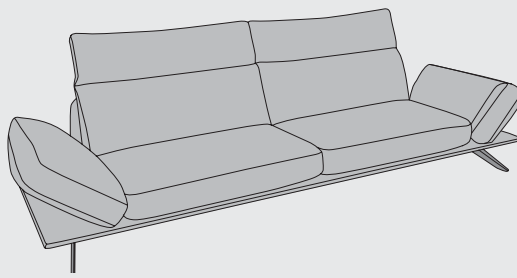

Standard: h 18 cm  
metal anthracite

Additional: h 18 cm  
black metal (extra)

www.xooon.com

“MANSBO”

- Standard with adjustable headrests and armrests
- High-quality seating comfort with cold foam “Supreme Foam”
- Choice of 2 legs: metal anthracite (standard) or design leg in black metal (additional)

**2,5-Seater**  
w224 x d96/110 x h79/96 cm  
art: 33151

**3-Seater**  
w244 x d96/110 x h79/96 cm  
art: 33150

**Chaise sofa left / right**  
w125 x d199 x h79/96 cm  
art: 33153 (l) / 33152 (r)

**2,5-Seater arm left / right**  
w184 x d96/110 x h79/96 cm  
art: 33157 (l) / 33156 (r)

**3-Seater arm left / right**  
w204 x d96/110 x h79/96 cm  
art: 33155 (l) / 33154 (r)