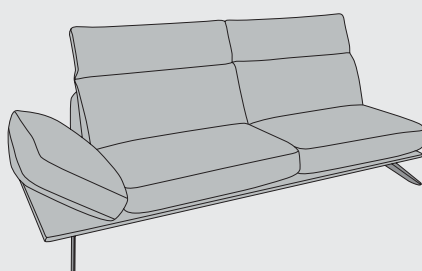

Standard: h 18 cm  
metal anthracite

Additional: h 18 cm  
black metal (extra)

www.xooon.com

“MANSBO”

- Standard with adjustable headrests and armrests
- High-quality seating comfort with cold foam “Supreme Foam”
- Choice of 2 legs: metal anthracite (standard) or design leg in black metal (additional)

**2,5-Seater**  
w224 x d96/110 x h79/96 cm  
art: 33151

**3-Seater**  
w244 x d96/110 x h79/96 cm  
art: 33150

**Chaise sofa left / right**  
w125 x d199 x h79/96 cm  
art: 33153 (l) / 33152 (r)

**2,5-Seater arm left / right**  
w184 x d96/110 x h79/96 cm  
art: 33157 (l) / 33156 (r)

**3-Seater arm left / right**  
w204 x d96/110 x h79/96 cm  
art: 33155 (l) / 33154 (r)