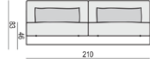

3 SEATER without ARMRESTS