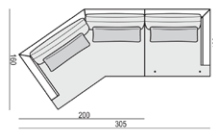

SET 8 LEFT (or RIGHT)