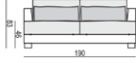

ARMRESTS

ARMCHAIR WIDE

ARMCHAIR WIDE LEFT (or RIGHT)

ARMCHAIR WIDE without ARMRESTS

2 SEATER

2 SEATER LEFT (or RIGHT)

2 SEATER without ARMRESTS

3 SEATER or 3 SEATER TWO PARTS

3 SEATER LEFT (or RIGHT)

3 SEATER without ARMRESTS

BENCH LEFT (or RIGHT)

CORNER 35° LEFT (or RIGHT)

CORNER 90°

SET 5 LEFT (or RIGHT)

SET 6 LEFT (or RIGHT)

FOOTSTOOL 95x80

FOOTSTOOL 105x90

FOOTSTOOL 120x90

ACCESSORIES

ARMREST PROTECTOR

HEADREST with ROLL L-70

CUSHION 76x25

SET 1

3 SEATER LEFT + ARMCHAIR WIDE RIGHT

SET 2 LEFT (or RIGHT)

DIVAN LEFT (or RIGHT) + 2 SEATER RIGHT (or LEFT)

SET 3 LEFT (or RIGHT)

DIVAN LEFT (or RIGHT) + 3 SEATER RIGHT (or LEFT)

SET 4 LEFT (or RIGHT)

SET 7 LEFT (or RIGHT)

SET 8 LEFT (or RIGHT)

SET 12 LEFT (or RIGHT)

SET 9 LEFT (or RIGHT)

SET 10 LEFT (or RIGHT)

SET 13 LEFT (or RIGHT)

SET 11 LEFT (or RIGHT)

SET 14 LEFT (or RIGHT)

CORNER 35° LEFT (or RIGHT) + ARMCHAIR WIDE without ARMRESTS + 3 SEATER RIGHT (or LEFT)

SET 11 LEFT (or RIGHT)

SET 15

SET 16 LEFT (or RIGHT)