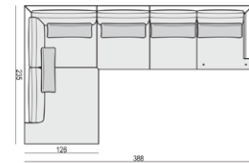

SET 4 LEFT (or RIGHT)