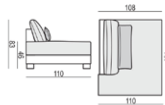

BENCH LEFT (or RIGHT)