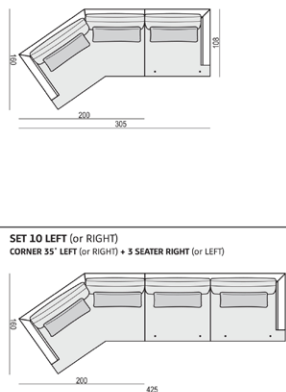

SET 10 LEFT (or RIGHT)