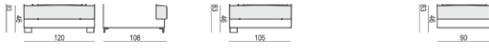

ARMRESTS

ARMCHAIR WIDE

ARMCHAIR WIDE LEFT (or RIGHT)

ARMCHAIR WIDE without ARMRESTS

2 SEATER

2 SEATER LEFT (or RIGHT)

2 SEATER without ARMRESTS

3 SEATER or 3 SEATER TWO PARTS

3 SEATER LEFT (or RIGHT)

3 SEATER without ARMRESTS

BENCH LEFT (or RIGHT)

CORNER 35° LEFT (or RIGHT)

CORNER 90°

SET 5 LEFT (or RIGHT)

SET 6 LEFT (or RIGHT)

FOOTSTOOL 95x80

FOOTSTOOL 105x90

FOOTSTOOL 120x90

ACCESSORIES

ARMREST PROTECTOR

HEADREST with ROLL L-70

CUSHION 76x25

SET 1

3 SEATER LEFT + ARMCHAIR WIDE RIGHT

SET 2 LEFT (or RIGHT)

DIVAN LEFT (or RIGHT) + 2 SEATER RIGHT (or LEFT)

SET 3 LEFT (or RIGHT)

DIVAN LEFT (or RIGHT) + 3 SEATER RIGHT (or LEFT)

SET 4 LEFT (or RIGHT)

SET 7 LEFT (or RIGHT)

SET 8 LEFT (or RIGHT)

SET 12 LEFT (or RIGHT)

SET 9 LEFT (or RIGHT)

SET 10 LEFT (or RIGHT)

SET 13 LEFT (or RIGHT)

SET 11 LEFT (or RIGHT)

SET 14 LEFT (or RIGHT)

CORNER 35° LEFT (or RIGHT) + ARMCHAIR WIDE without ARMRESTS + 3 SEATER RIGHT (or LEFT)

SET 11 LEFT (or RIGHT)

SET 15

SET 16 LEFT (or RIGHT)