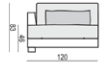

ARMCHAIR WIDE LEFT (or RIGHT)