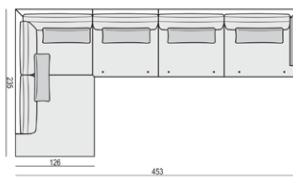

SET 7 LEFT (or RIGHT)