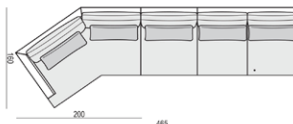

SET 11 LEFT (or RIGHT)