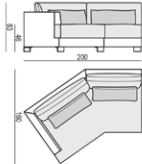

CORNER 35° LEFT (or RIGHT)