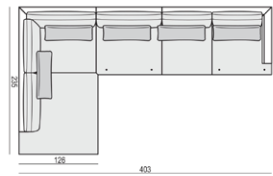

SET 6 LEFT (or RIGHT)