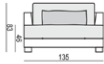

ARMCHAIR WIDE