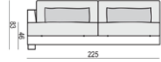

3 SEATER LEFT (or RIGHT)