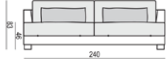

3 SEATER or 3 SEATER TWO PARTS