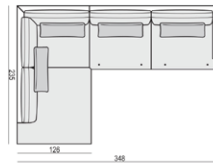

SET 3 LEFT (or RIGHT)

DIVAN LEFT (or RIGHT) + 3 SEATER RIGHT (or LEFT)