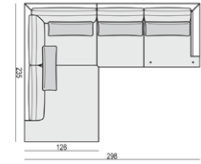

SET 2 LEFT (or RIGHT)

DIVAN LEFT (or RIGHT) + 2 SEATER RIGHT (or LEFT)