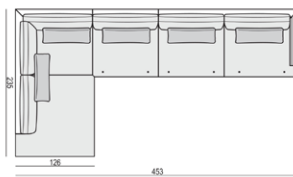

SET 12 LEFT (or RIGHT)

SET 9 LEFT (or RIGHT)