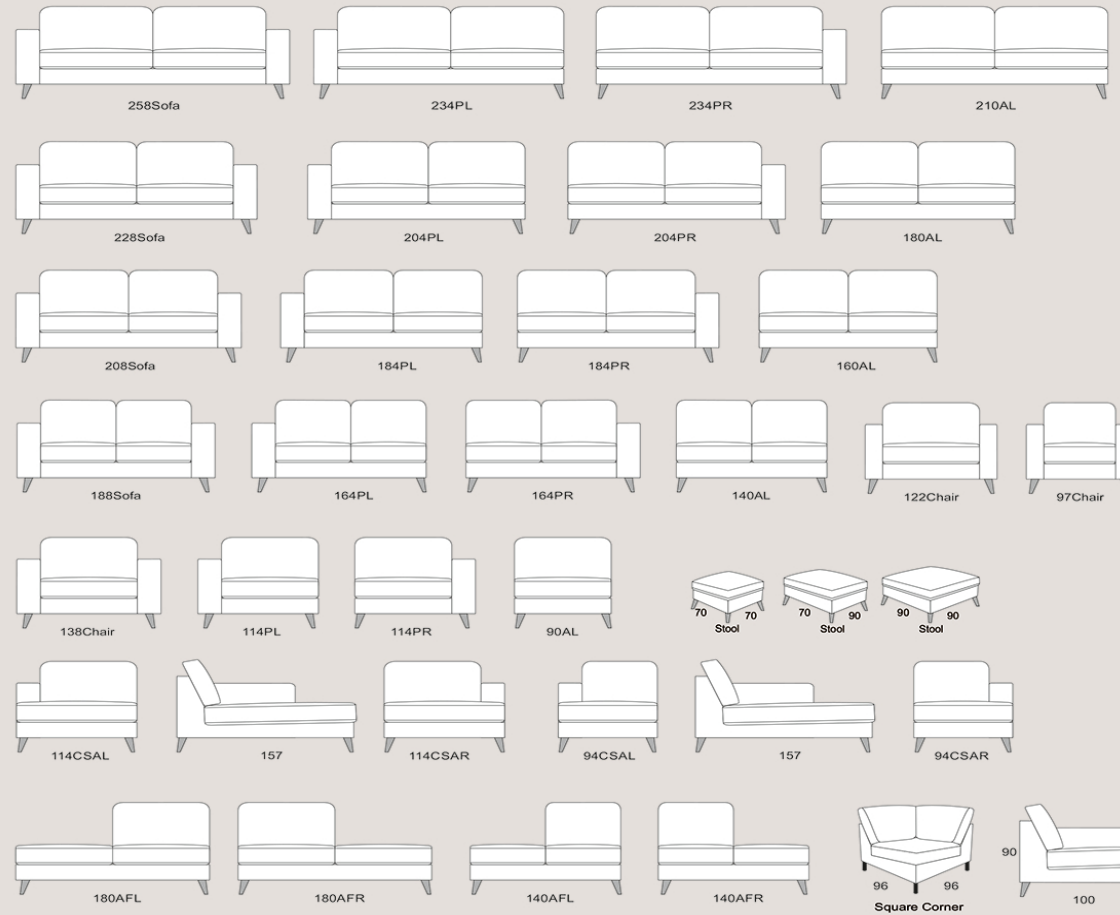

Available in a wide selection of fabrics, colours and designs

Choices of sofa size

Complete modular range

All dimensions are approximate.  
Please allow tolerance of +/- 25mm (1")

Scatter sizes available:

**SPECIFICATIONS:**

- Seat Suspension – Serpentine spring system
- Back Suspension – Elasticated webbing
- Seat Cushions – Classic Seat: High density foam  
Supasoft Seat: High elastic foam core with a multi-baffled, fibre-filled duvet wrap on both sides
- Back Cushions – Classic Back: High quality fibre  
Premium Back: Feather and fibre mix
- Feet – Light oak, beech, dark brown, black
- Model number – 0316A