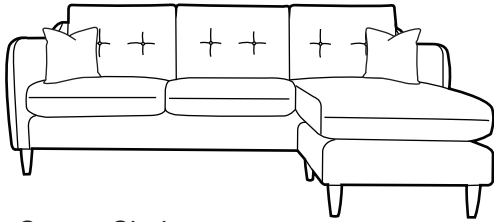

BUDDY

Corner Chaise
W209 H86 D87 L148cm

Extra Large
W209 H86 D87cm

Large
W189 H86 D87cm

Medium
W169 H86 D87cm

Small
W130 H86 D87cm

Chair
W76 H86 D87cm

***All dimensions are in cm and are approximate +/- 3. Actual sizes may vary.**

Seat suspension: High tensile zig-zag springs.

Interiors

Seat cushion filling: Foam with fibre wrap.

Back cushion fillings: High quality branded fibre. Hand tufted.

Inclusive scatters: 100% dequilled duck feathers in a cambric case.