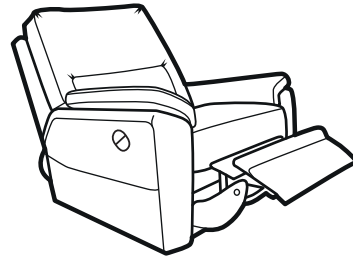

Parker Knoll

HAMPTON CHAIR

Height	101 cm
Width	96 cm
Depth	97 cm
Seat Height	50 cm
Seat Width	49 cm
Seat Depth	55 cm
Arm Height	64 cm
Weight	49 kg

HAMPTON 2 SEATER

Height	101 cm
Width	148 cm
Depth	97 cm
Seat Height	50 cm
Seat Width	98 cm
Seat Depth	55 cm
Arm Height	64 cm
Weight	60 kg

HAMPTON LARGE 2 SEATER

Height	101 cm
Width	198 cm
Depth	97 cm
Seat Height	50 cm
Seat Width	150 cm
Seat Depth	55 cm
Arm Height	64 cm
Weight	71.5 kg

HAMPTON CHAIR RECLINER

Height	101 cm
Width	96 cm
Depth	97 cm
Full Recline	140 cm
Seat Height	50 cm
Seat Width	49 cm
Seat Depth	55 cm
Arm Height	64 cm
Weight (man)	48 kg
Weight (pwr)	51 kg

HAMPTON 2 SEATER RECLINER

Height	101 cm
Width	148 cm
Depth	97 cm
Full Recline	140 cm
Seat Height	50 cm
Seat Width	98 cm
Seat Depth	55 cm
Arm Height	64 cm
Weight (man)	83.5 kg
Weight (pwr)	89.5 kg

HAMPTON LARGE 2 SEATER RECLINER

Height	101 cm
Width	198 cm
Depth	97 cm
Full Recline	160 cm
Seat Height	50 cm
Seat Width	150 cm
Seat Depth	55 cm
Arm Height	64 cm
Weight (man)	98.5 kg
Weight (pwr)	104.5 kg

Options

	Standard	Options
FEET (Stationary Only)	Slide	Castor