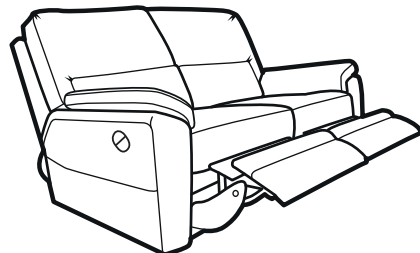

Parker Knoll

HAMPTON CHAIR

Height	101 cm
Width	96 cm
Depth	97 cm
Seat Height	50 cm
Seat Width	49 cm
Seat Depth	55 cm
Arm Height	64 cm
Weight	49 kg

HAMPTON 2 SEATER

Height	101 cm
Width	148 cm
Depth	97 cm
Seat Height	50 cm
Seat Width	98 cm
Seat Depth	55 cm
Arm Height	64 cm
Weight	60 kg

HAMPTON LARGE 2 SEATER

Height	101 cm
Width	198 cm
Depth	97 cm
Seat Height	50 cm
Seat Width	150 cm
Seat Depth	55 cm
Arm Height	64 cm
Weight	71.5 kg

HAMPTON CHAIR RECLINER

Height	101 cm
Width	96 cm
Depth	97 cm
Full Recline	140 cm
Seat Height	50 cm
Seat Width	49 cm
Seat Depth	55 cm
Arm Height	64 cm
Weight (man)	48 kg
Weight (pwr)	51 kg

HAMPTON 2 SEATER RECLINER

Height	101 cm
Width	148 cm
Depth	97 cm
Full Recline	140 cm
Seat Height	50 cm
Seat Width	98 cm
Seat Depth	55 cm
Arm Height	64 cm
Weight (man)	83.5 kg
Weight (pwr)	89.5 kg

HAMPTON LARGE 2 SEATER RECLINER

Height	101 cm
Width	198 cm
Depth	97 cm
Full Recline	160 cm
Seat Height	50 cm
Seat Width	150 cm
Seat Depth	55 cm
Arm Height	64 cm
Weight (man)	98.5 kg
Weight (pwr)	104.5 kg

Options

	Standard	Options
FEET (Stationary Only)	Slide	Castor