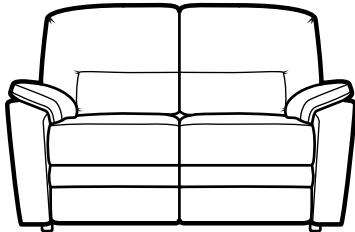

Parker Knoll

HAMPTON CHAIR

Height	101 cm
Width	96 cm
Depth	97 cm
Seat Height	50 cm
Seat Width	49 cm
Seat Depth	55 cm
Arm Height	64 cm
Weight	49 kg

HAMPTON 2 SEATER

Height	101 cm
Width	148 cm
Depth	97 cm
Seat Height	50 cm
Seat Width	98 cm
Seat Depth	55 cm
Arm Height	64 cm
Weight	60 kg

HAMPTON LARGE 2 SEATER

Height	101 cm
Width	198 cm
Depth	97 cm
Seat Height	50 cm
Seat Width	150 cm
Seat Depth	55 cm
Arm Height	64 cm
Weight	71.5 kg

HAMPTON CHAIR RECLINER

Height	101 cm
Width	96 cm
Depth	97 cm
Full Recline	140 cm
Seat Height	50 cm
Seat Width	49 cm
Seat Depth	55 cm
Arm Height	64 cm
Weight (man)	48 kg
Weight (pwr)	51 kg

HAMPTON 2 SEATER RECLINER

Height	101 cm
Width	148 cm
Depth	97 cm
Full Recline	140 cm
Seat Height	50 cm
Seat Width	98 cm
Seat Depth	55 cm
Arm Height	64 cm
Weight (man)	83.5 kg
Weight (pwr)	89.5 kg

HAMPTON LARGE 2 SEATER RECLINER

Height	101 cm
Width	198 cm
Depth	97 cm
Full Recline	160 cm
Seat Height	50 cm
Seat Width	150 cm
Seat Depth	55 cm
Arm Height	64 cm
Weight (man)	98.5 kg
Weight (pwr)	104.5 kg

Options

	Standard	Options
FEET (Stationary Only)	Slide	Castor