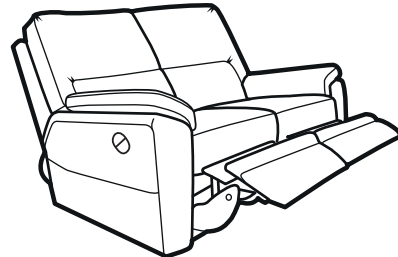

Parker Knoll

HAMPTON CHAIR

Height	101 cm
Width	96 cm
Depth	97 cm
Seat Height	50 cm
Seat Width	49 cm
Seat Depth	55 cm
Arm Height	64 cm
Weight	49 kg

HAMPTON 2 SEATER

Height	101 cm
Width	148 cm
Depth	97 cm
Seat Height	50 cm
Seat Width	98 cm
Seat Depth	55 cm
Arm Height	64 cm
Weight	60 kg

HAMPTON LARGE 2 SEATER

Height	101 cm
Width	198 cm
Depth	97 cm
Seat Height	50 cm
Seat Width	150 cm
Seat Depth	55 cm
Arm Height	64 cm
Weight	71.5 kg

HAMPTON CHAIR RECLINER

Height	101 cm
Width	96 cm
Depth	97 cm
Full Recline	140 cm
Seat Height	50 cm
Seat Width	49 cm
Seat Depth	55 cm
Arm Height	64 cm
Weight (man)	48 kg
Weight (pwr)	51 kg

HAMPTON 2 SEATER RECLINER

Height	101 cm
Width	148 cm
Depth	97 cm
Full Recline	140 cm
Seat Height	50 cm
Seat Width	98 cm
Seat Depth	55 cm
Arm Height	64 cm
Weight (man)	83.5 kg
Weight (pwr)	89.5 kg

HAMPTON LARGE 2 SEATER RECLINER

Height	101 cm
Width	198 cm
Depth	97 cm
Full Recline	160 cm
Seat Height	50 cm
Seat Width	150 cm
Seat Depth	55 cm
Arm Height	64 cm
Weight (man)	98.5 kg
Weight (pwr)	104.5 kg

Options

	Standard	Options
FEET (Stationary Only)	Slide	Castor