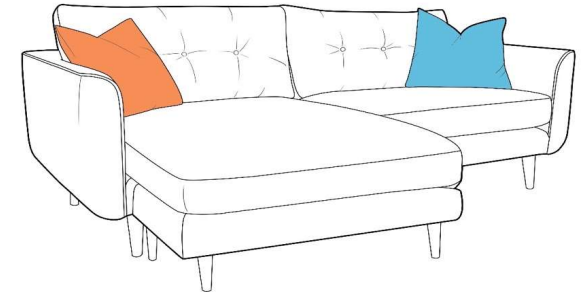

# LINDEN

Range shown in Tolka Dandelion, American Walnut coloured feet & Linear Stem Cushions

Linden Large Chaise Left

H87 x W215 x D152cm

Linden Large Sofa

H87 x W215 x D92cm

Linden Large Chaise Right

H87 x W215 x D152

Linden Medium Sofa

H87 x W190 x D92cm

Linden Small Sofa

H87 x W165 x D92cm

Linden Snuggler

H87 x W121 x D92cm

Linden Chair

H87 x W88 x D92cm

(Shown as full pattern)

## Fabric Location Guide

Our Linden range is available with the following fabric locations and scatter cushion choices.

Fabric One

Scatter One

Scatter Two